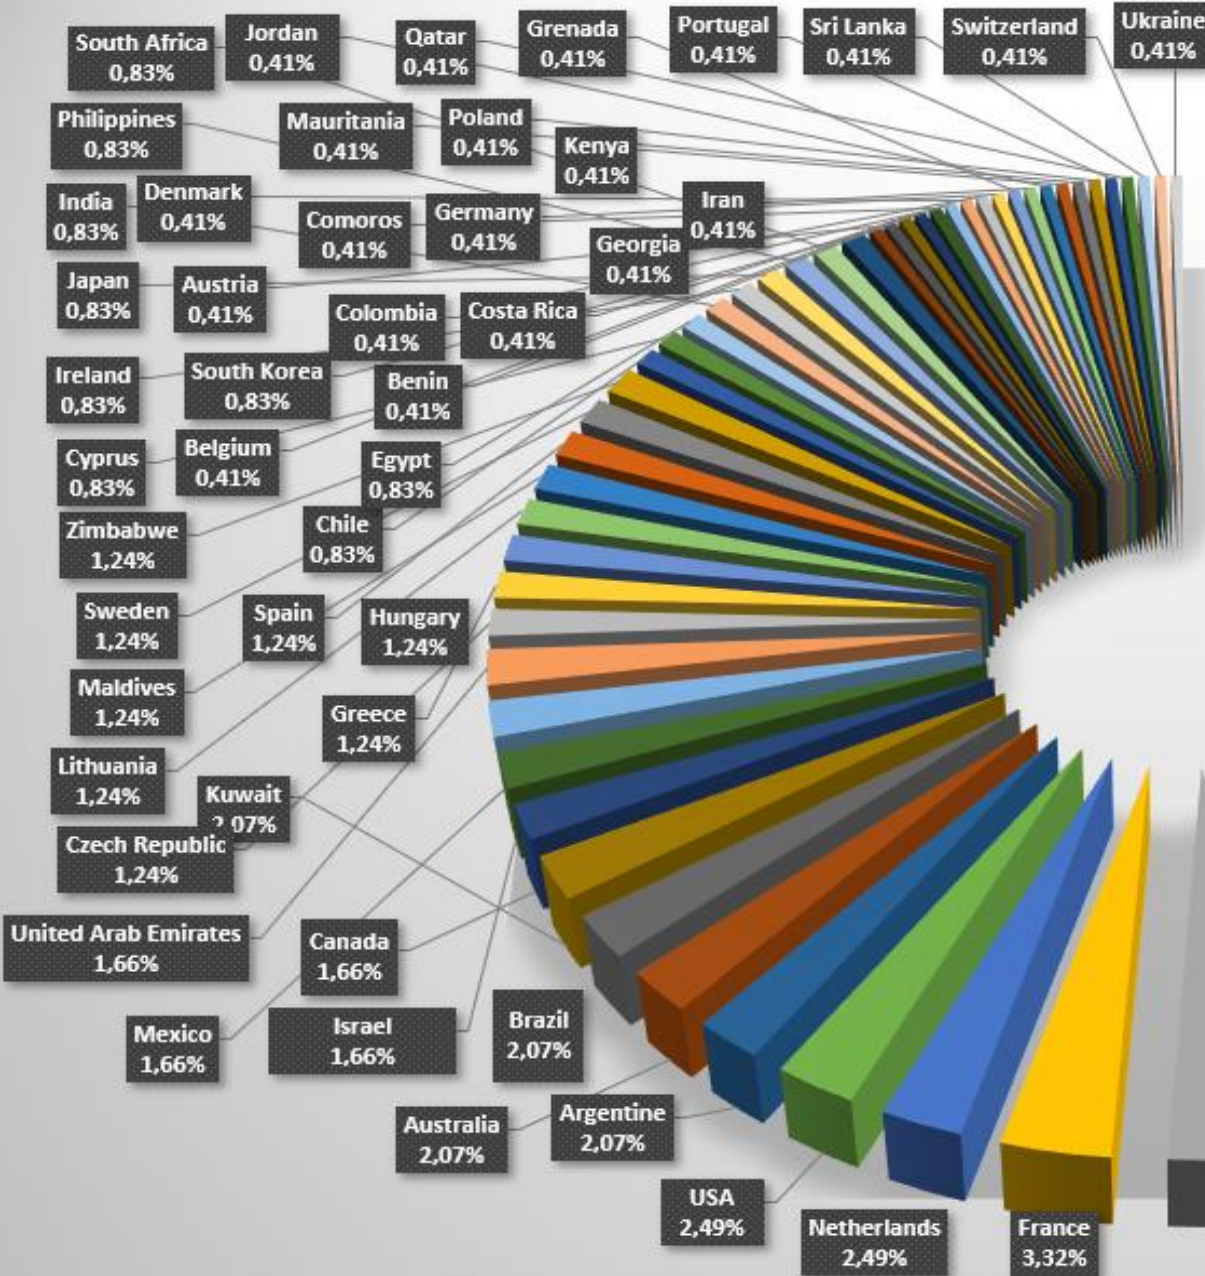

2nd PDM Network Conference, Rome 2022 Breakdown Participants by Country (% share)

2nd PDM Network Conference, Rome 2022. Participants Geographical Breakdown.
(Supranational Bodies account for 17% of Conference Participants global amount)

2nd PDM Conference - Participants Geographical Breakdown by Continents